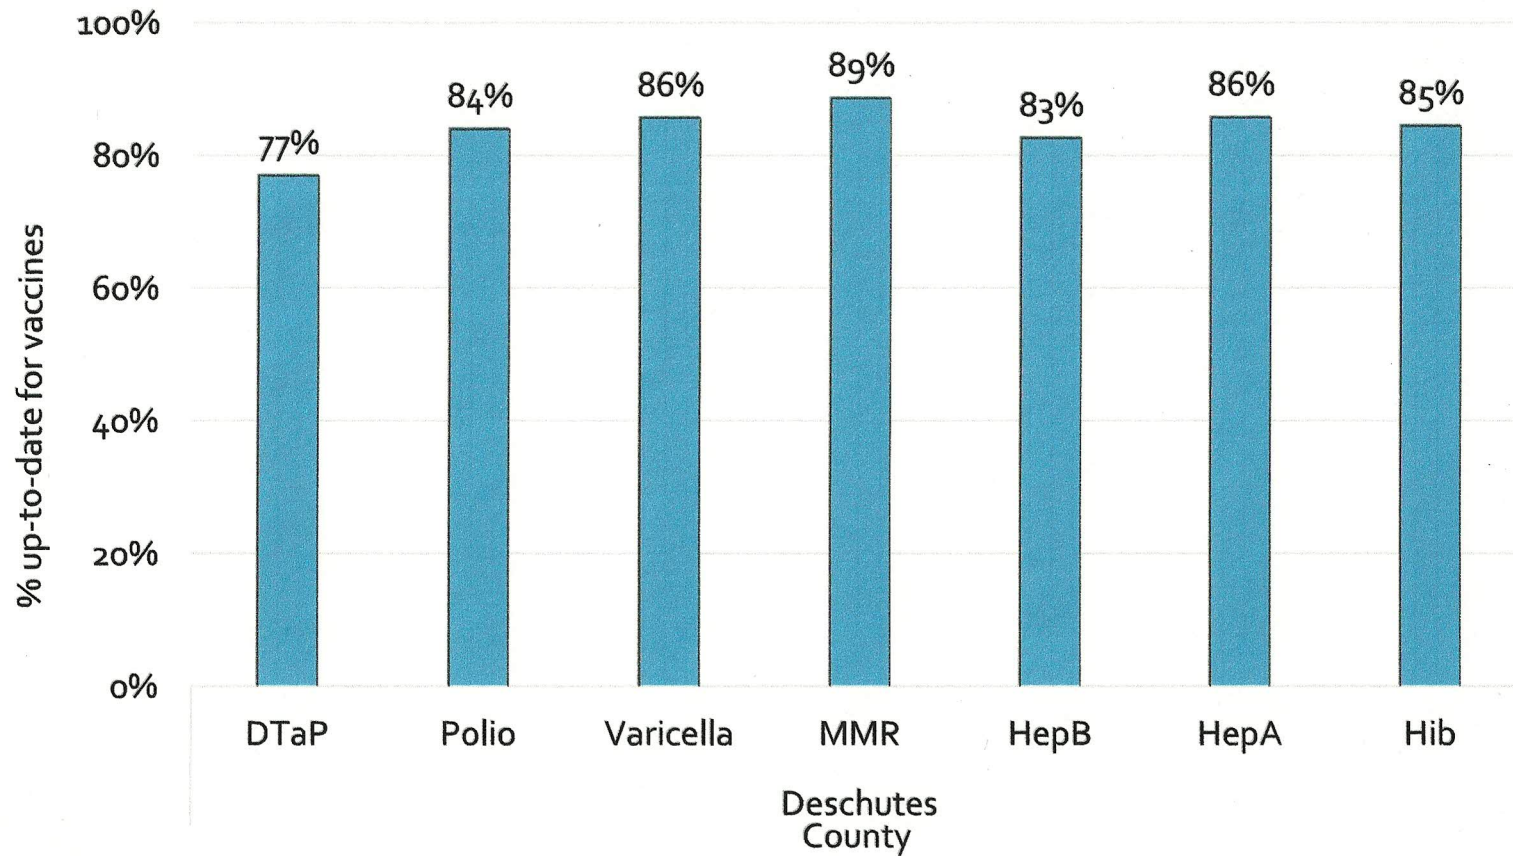

### How many kids younger than school-age\* are up-to-date on vaccines in your county?

\*Children aged 19 months as of 01/13/2016 through 5 years as of 09/01/2015

Assessment date: 02/29/2016

Data source: Oregon ALERT IIS